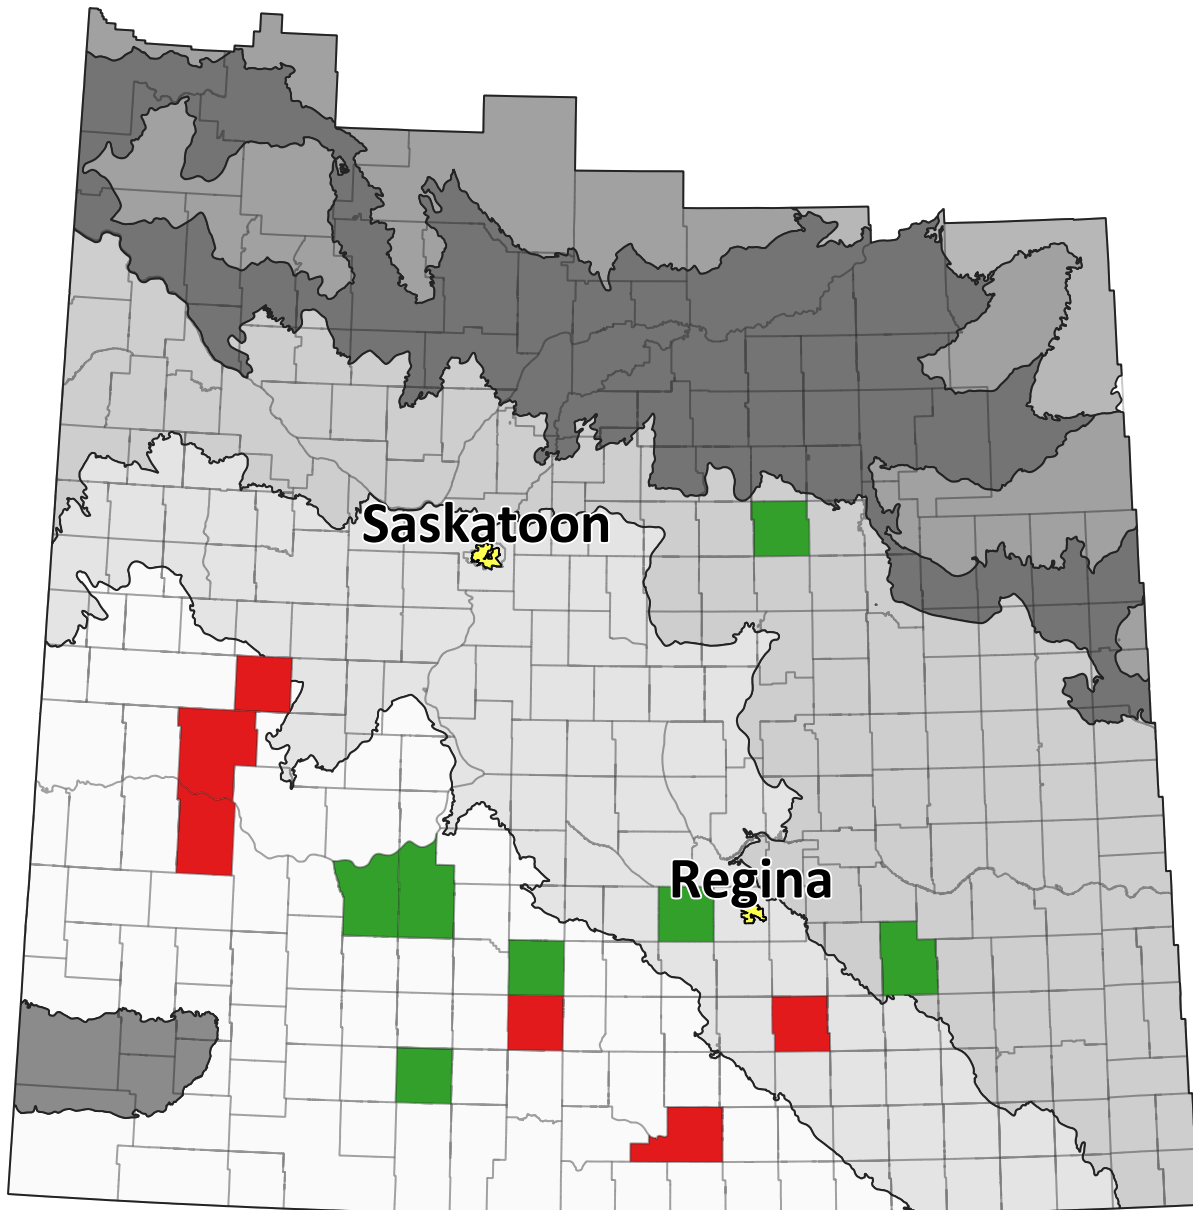

# Group 2-resistant wild mustard in 2019/2020

**Legend**

- Resistant
- Susceptible

**Ecoregions**

- Mixed Grassland
- Moist Mixed Grassland
- Aspen Parkland
- Mid-Boreal Uplands
- Cypress Upland
- Boreal Transition