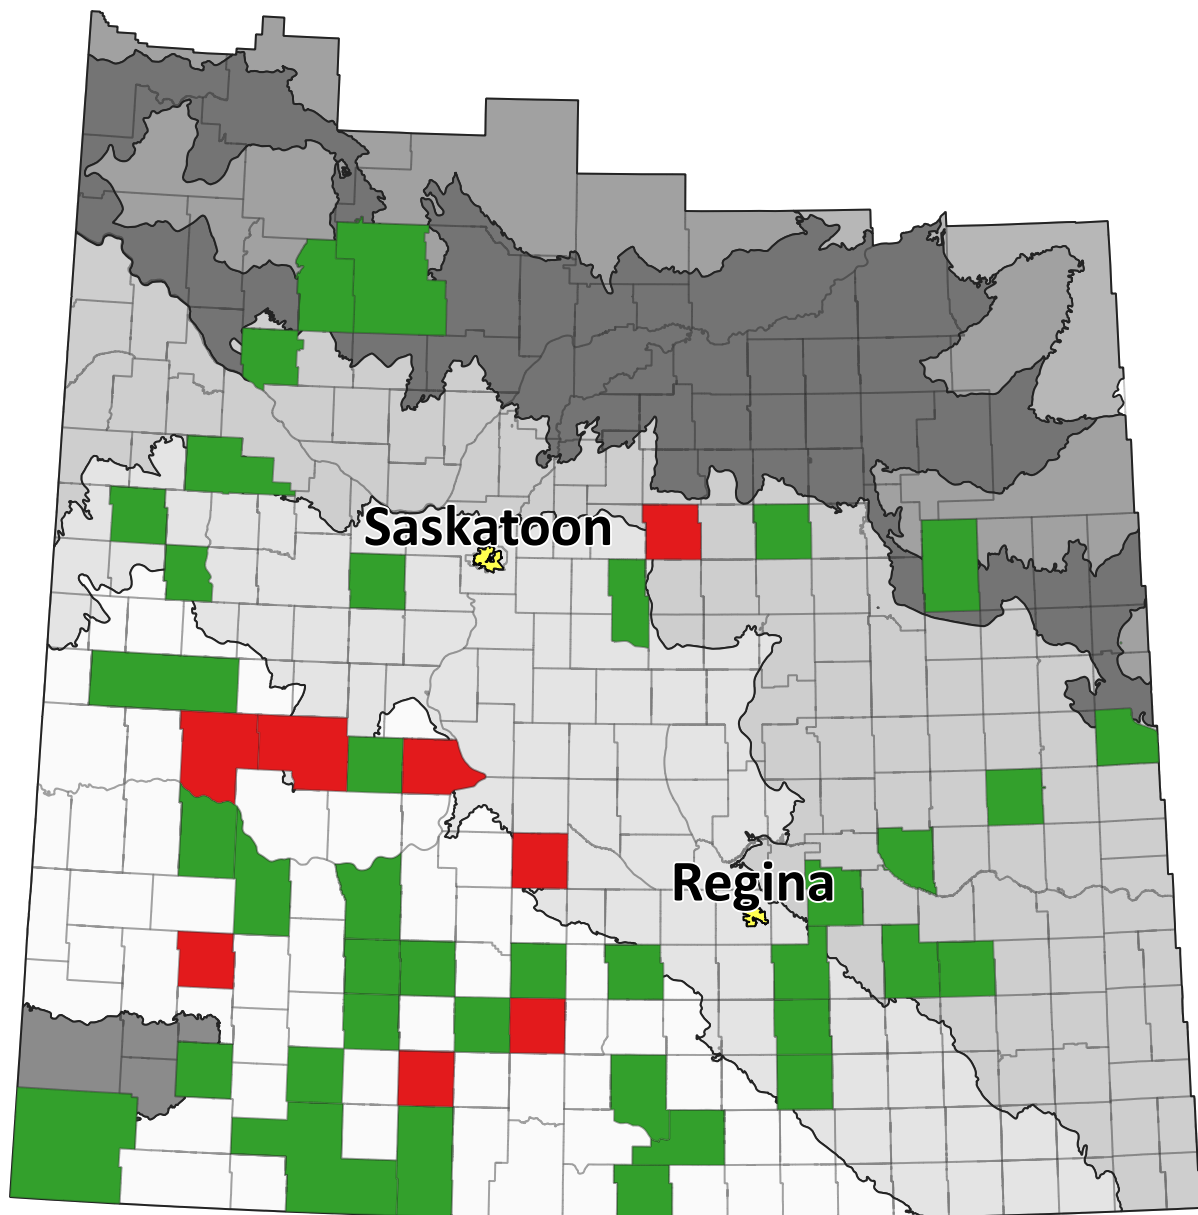

# Group 2-resistant stinkweed in 2019/2020

0 100 200 km