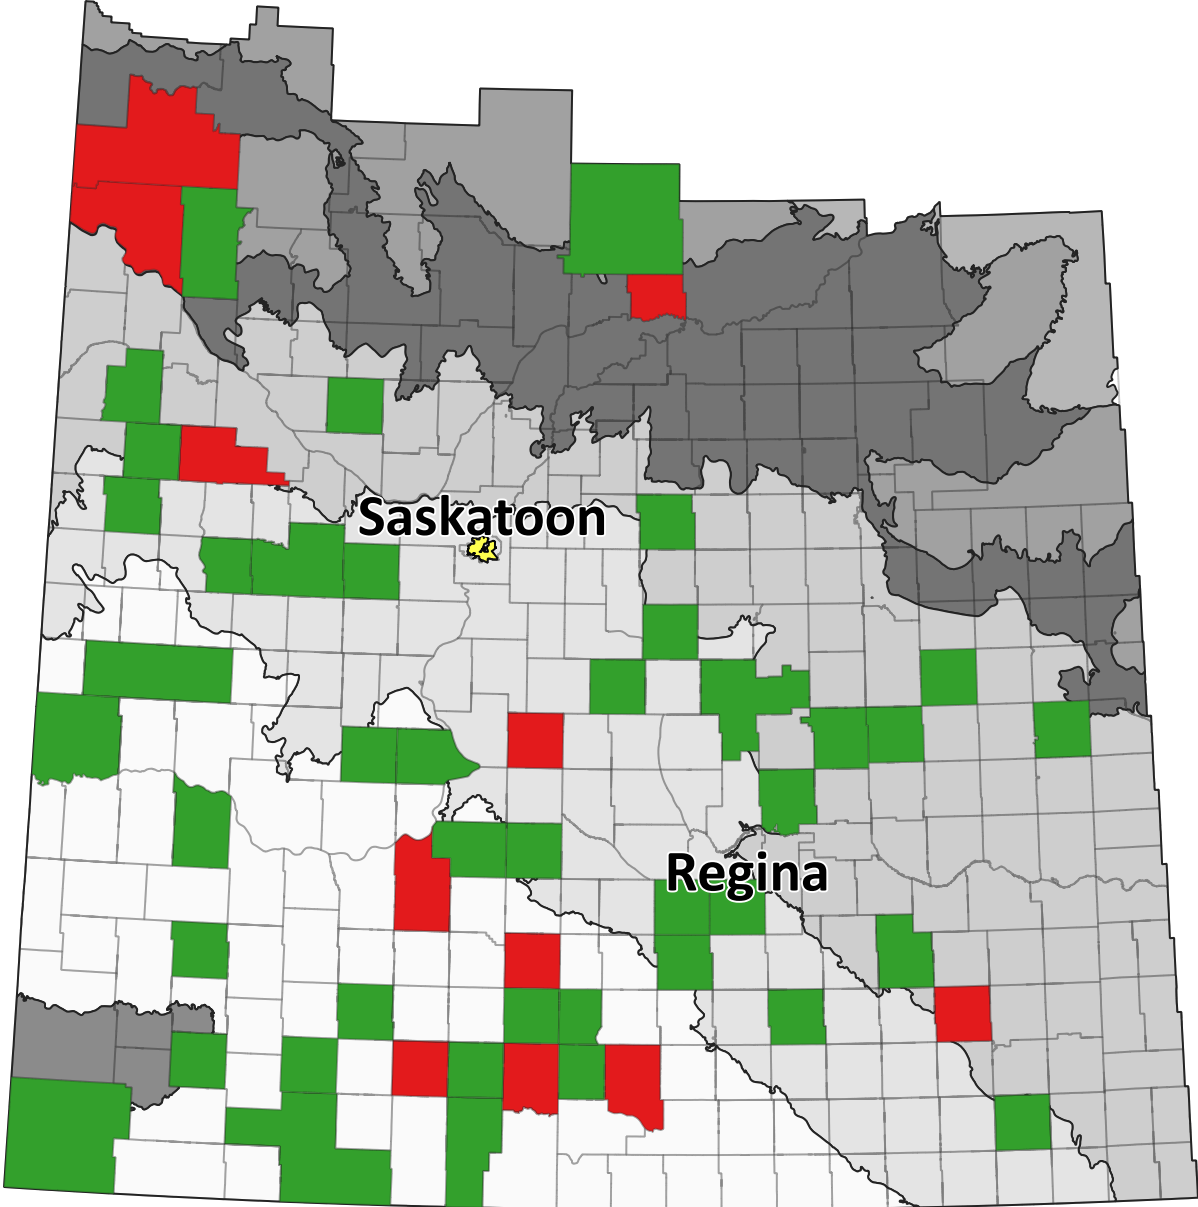

# Group 2-resistant sow thistle spp. in 2019/2020

**Legend**

- Resistant
- Susceptible

**Ecoregions**

- Mixed Grassland
- Moist Mixed Grassland
- Aspen Parkland
- Mid-Boreal Uplands
- Cypress Upland
- Boreal Transition