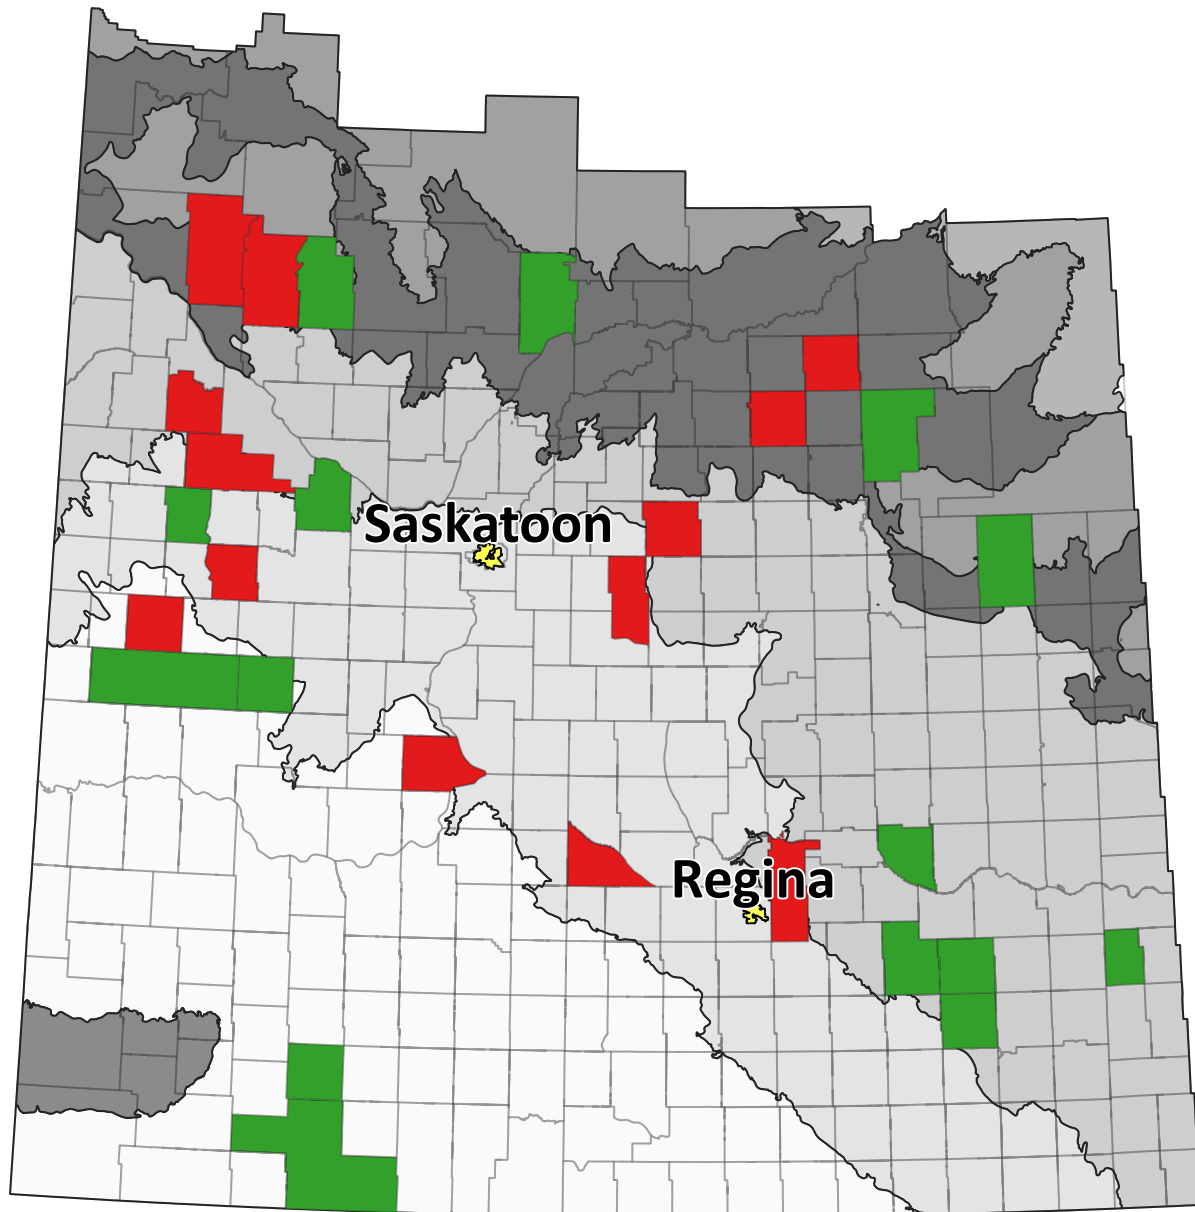

Group 2-resistant shepherd's purse in 2019/2020

0 100 200 km