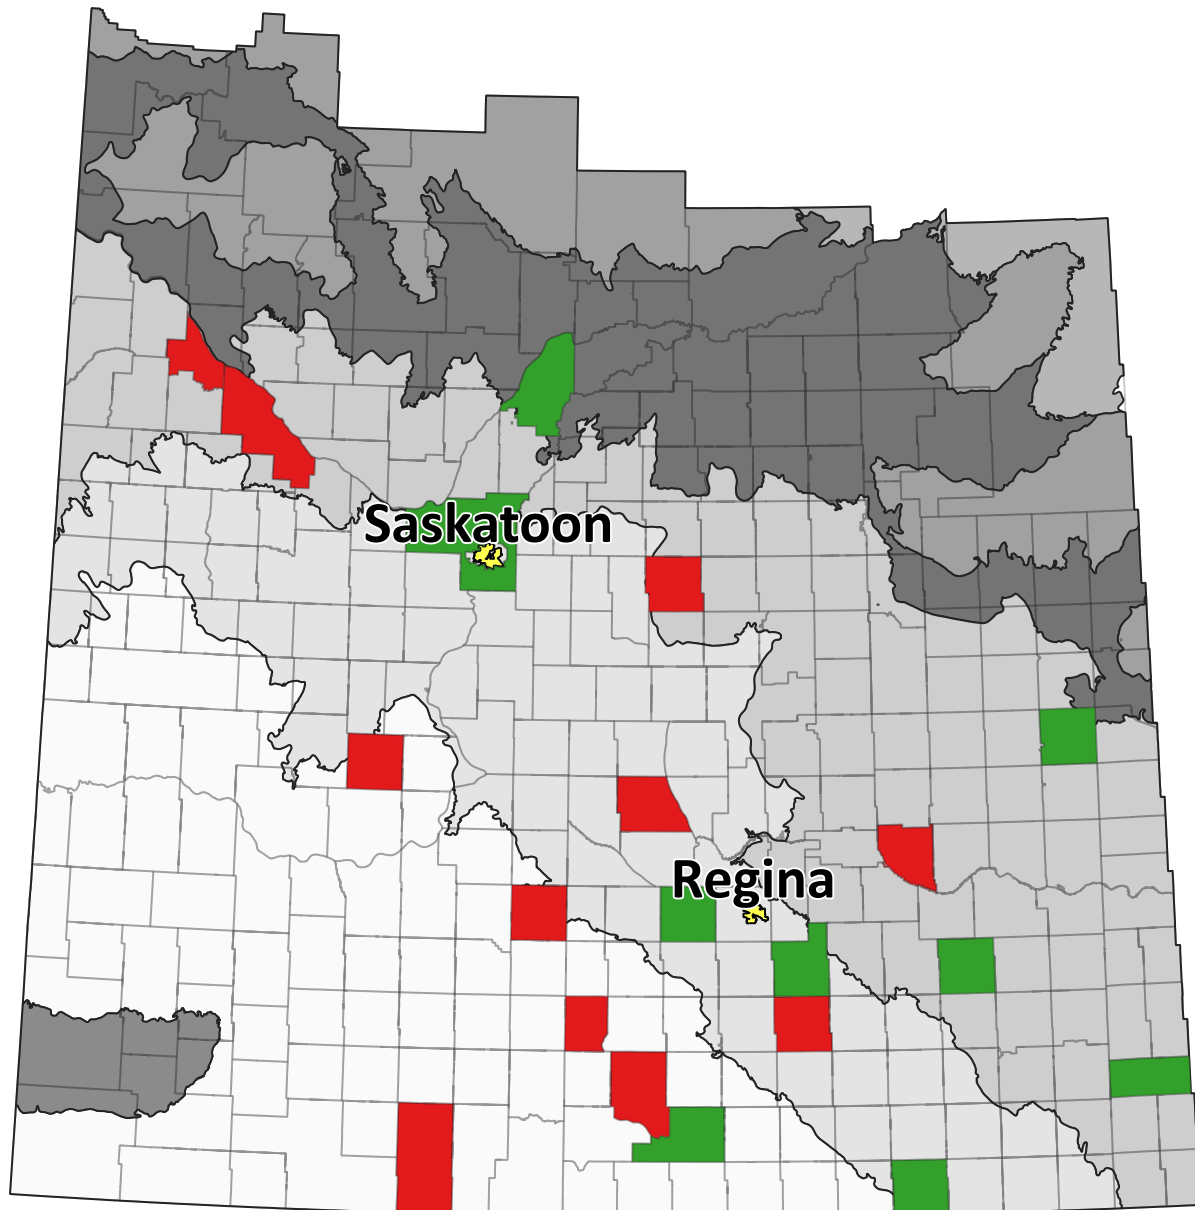

# Group 2-resistant redroot pigweed in 2019/2020

**Legend**

- Resistant
- Susceptible

**Ecoregions**

- Mixed Grassland
- Moist Mixed Grassland
- Aspen Parkland
- Mid-Boreal Uplands
- Cypress Upland
- Boreal Transition