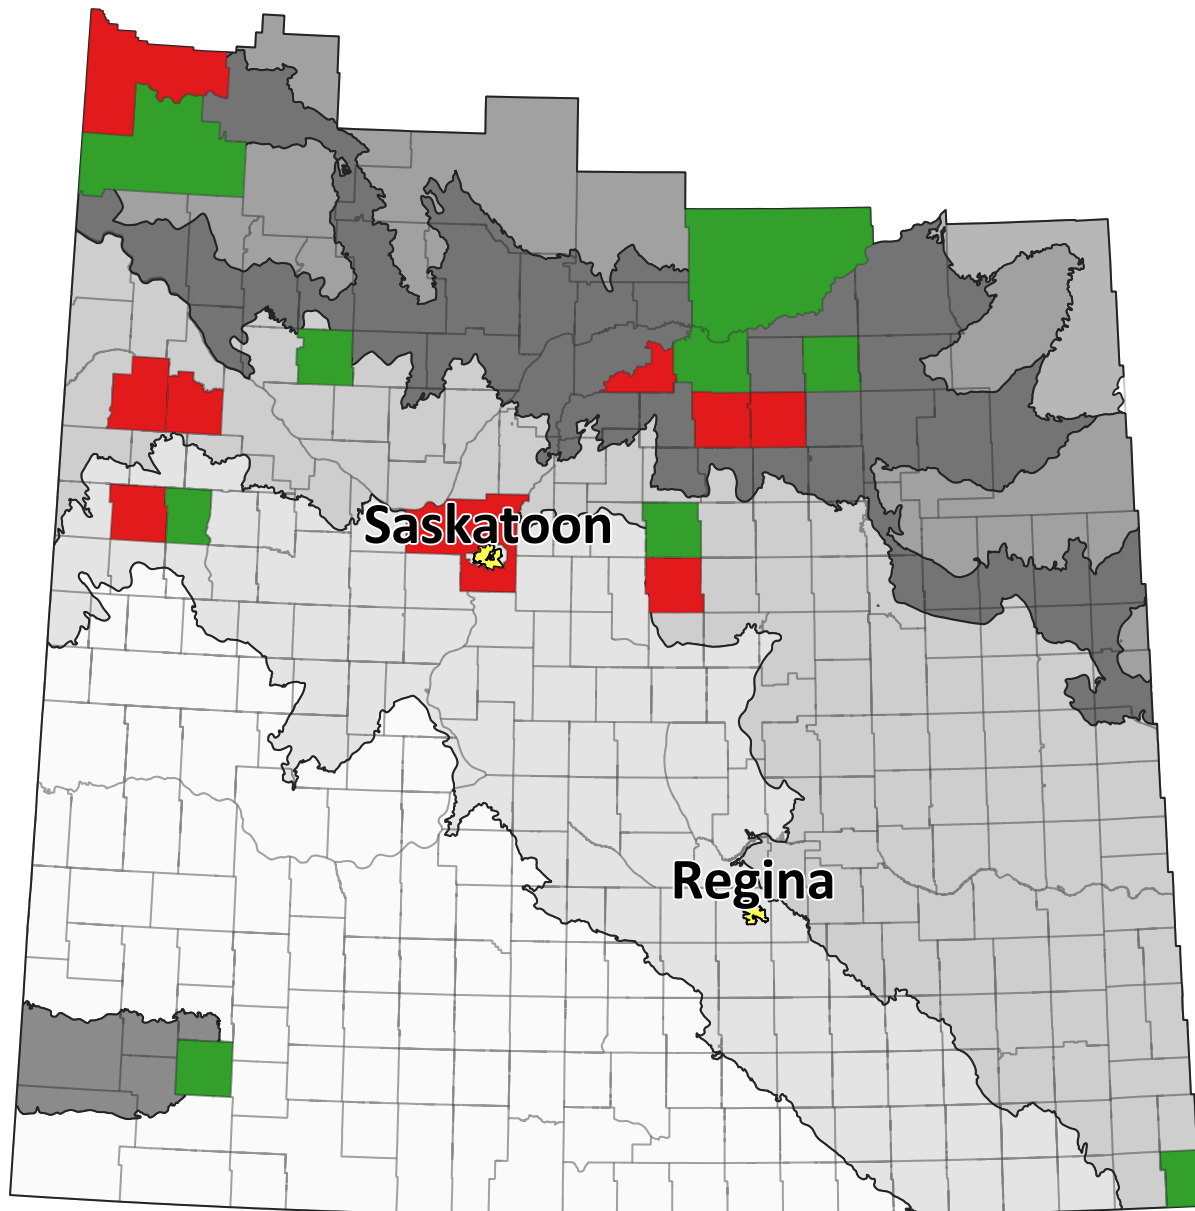

# Group 2-resistant pale smartweed in 2019/2020

0 100 200 km