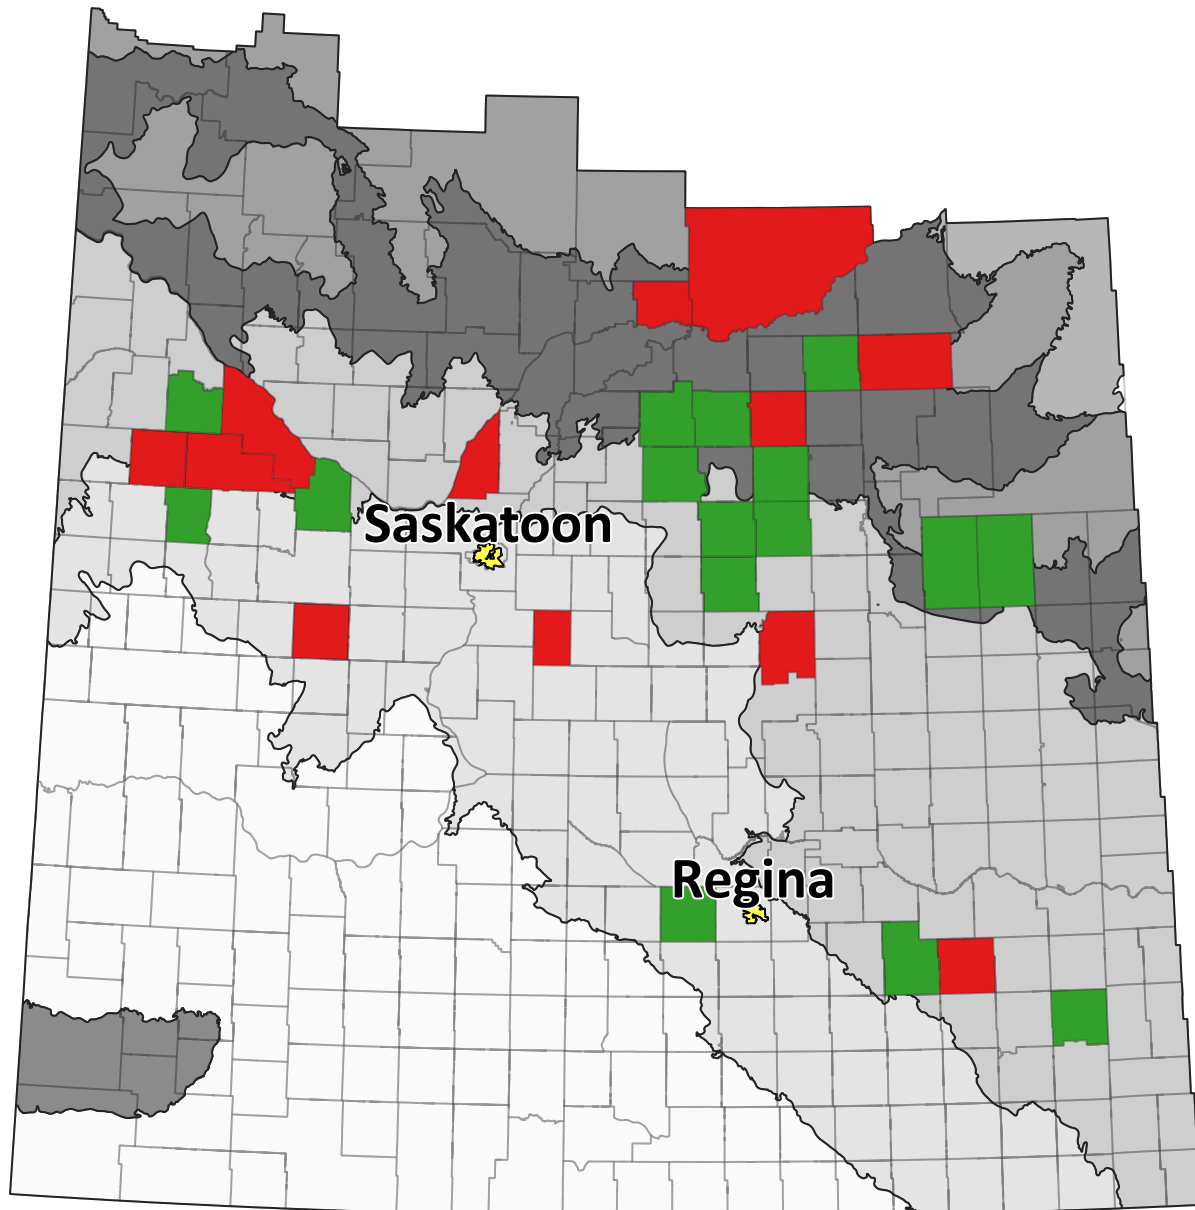

# Group 2-resistant false cleavers in 2019/2020

**Legend**

- Resistant
- Susceptible

**Ecoregions**

- Mixed Grassland
- Moist Mixed Grassland
- Aspen Parkland
- Mid-Boreal Uplands
- Cypress Upland
- Boreal Transition

0 100 200 km