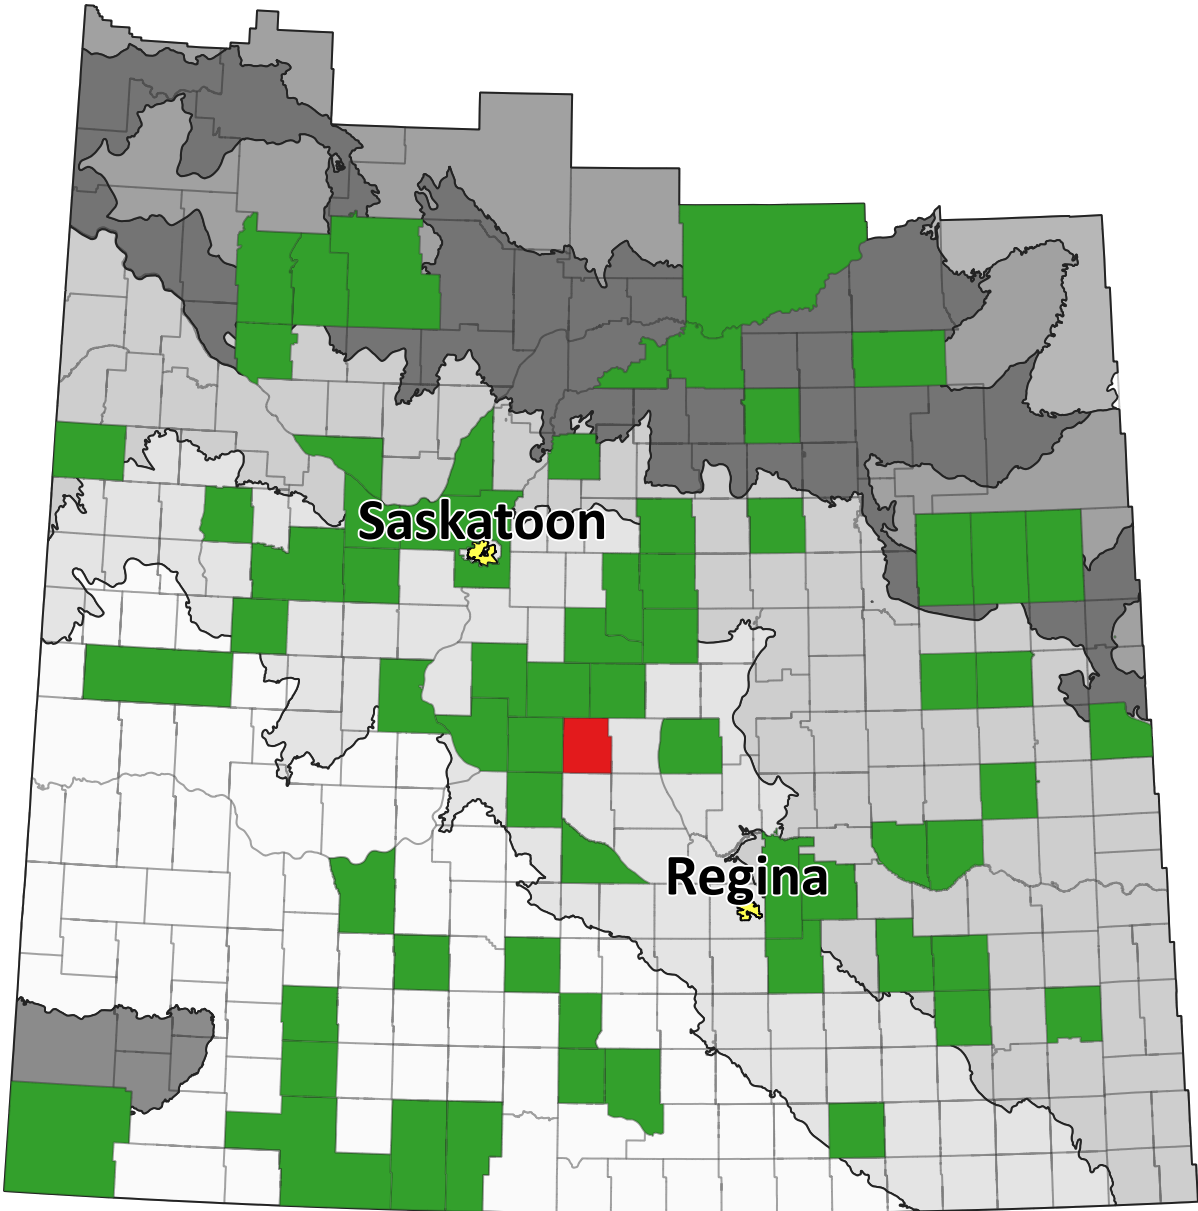

Group 2-resistant lamb's quarters in 2019/2020

Legend

- Resistant
- Susceptible

Ecoregions

- Mixed Grassland
- Moist Mixed Grassland
- Aspen Parkland
- Mid-Boreal Uplands
- Cypress Upland
- Boreal Transition