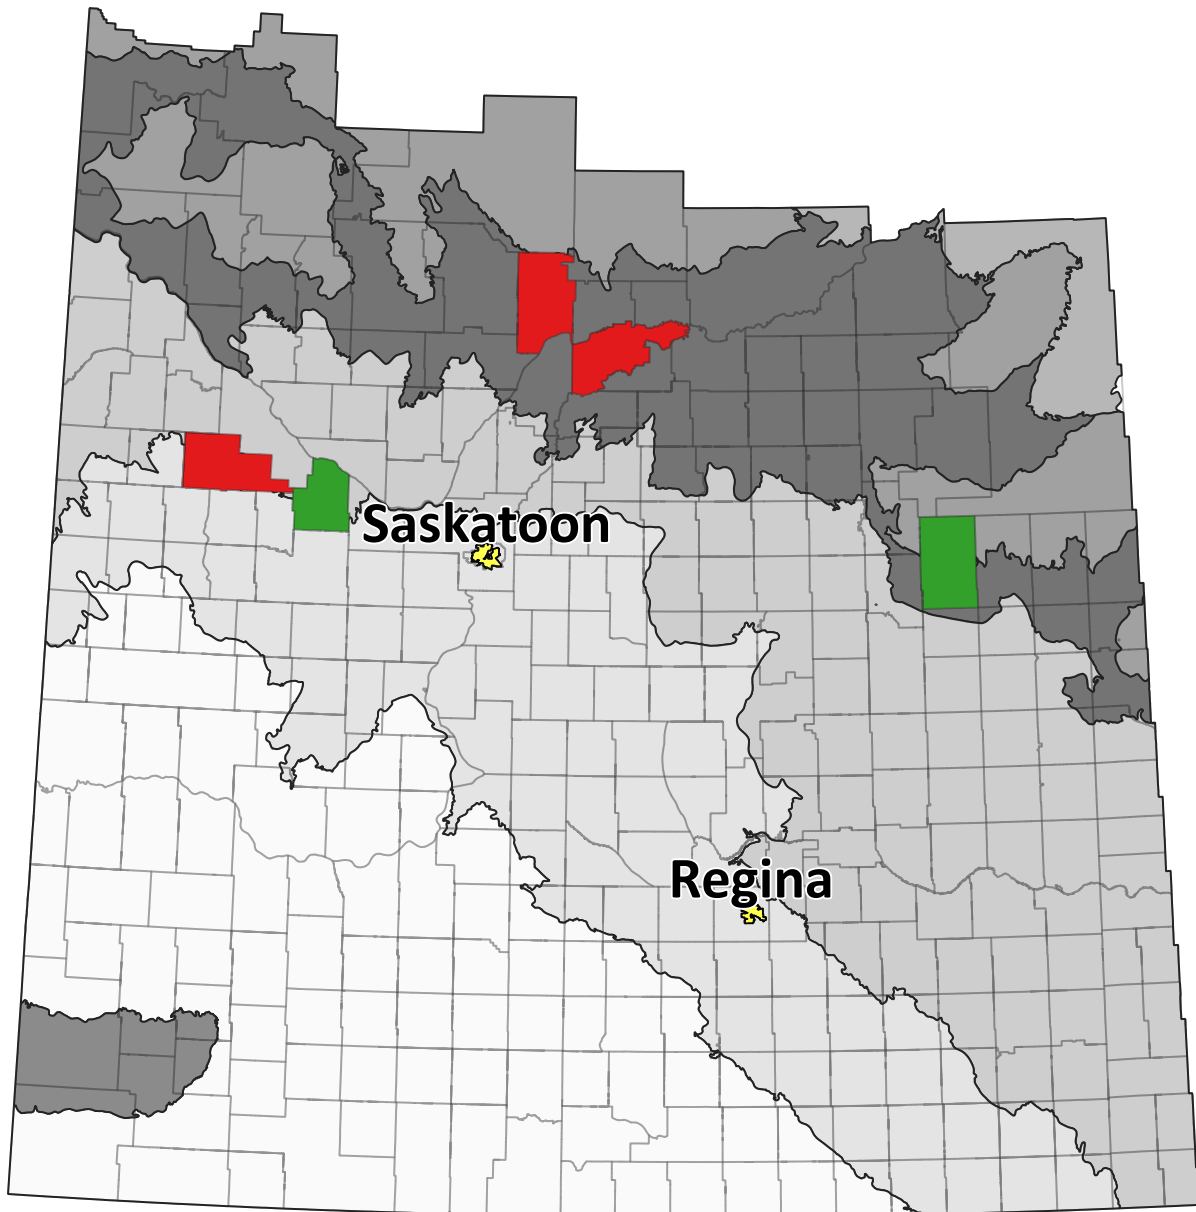

Group 2-resistant hemp nettle in 2019/2020

0 100 200 km