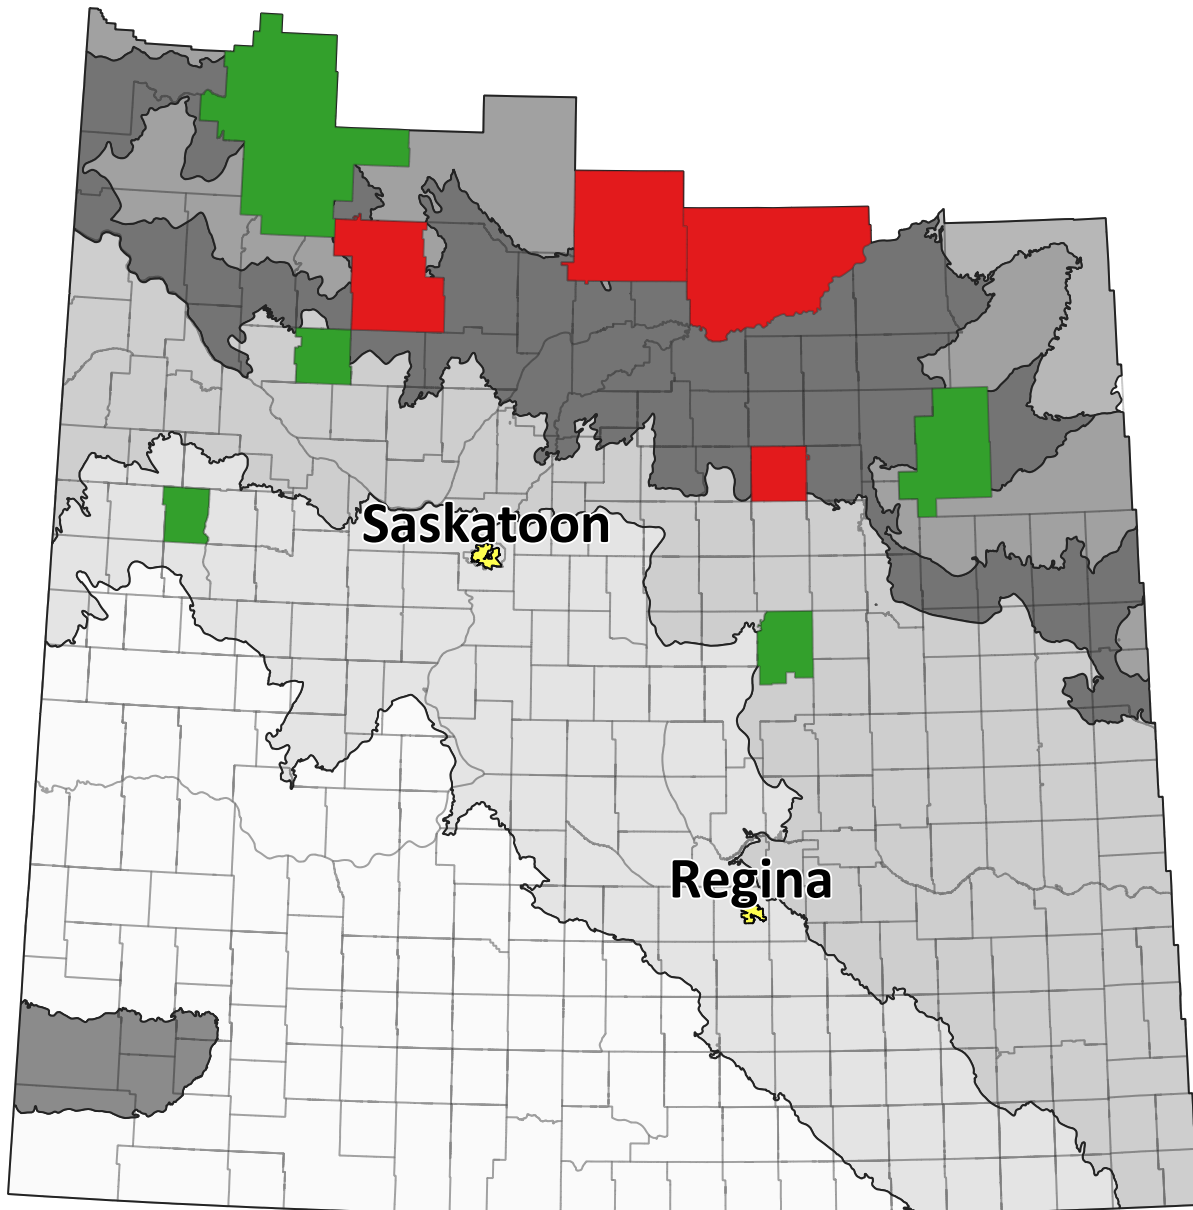

# Group 2-resistant chickweed in 2019/2020

**Legend**

- Resistant
- Susceptible

**Ecoregions**

- Mixed Grassland
- Moist Mixed Grassland
- Aspen Parkland
- Mid-Boreal Uplands
- Cypress Upland
- Boreal Transition